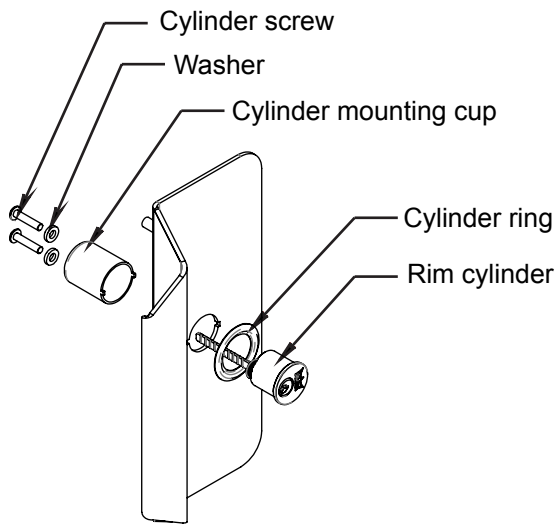

9000 Series Heavy Duty Pull Plate Trim - Non Handed

Non-handed without astragal

With astragal